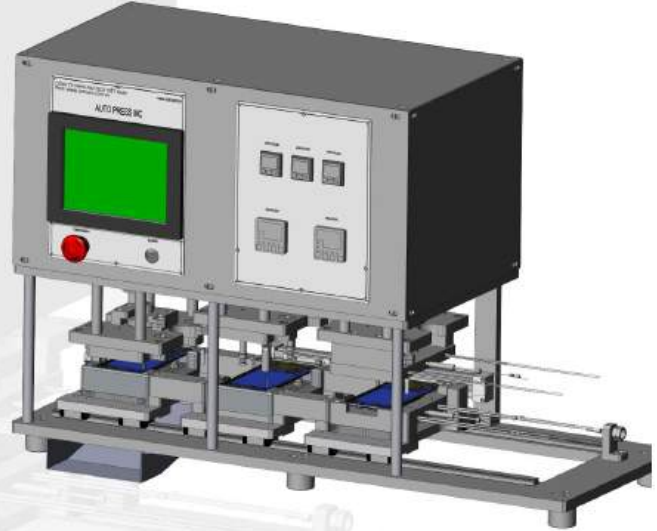

Product pressing jig.

CONTACT: MR HOAN (+84) 98 6090 582

INTOPS® GROWING TOGETHER

INTOPS VIETNAM COMPANY LIMITED

Yen Phong Industrial Park, Long Chau Commune, Yen Phong District, Bac Ninh Province

Product pressing jig