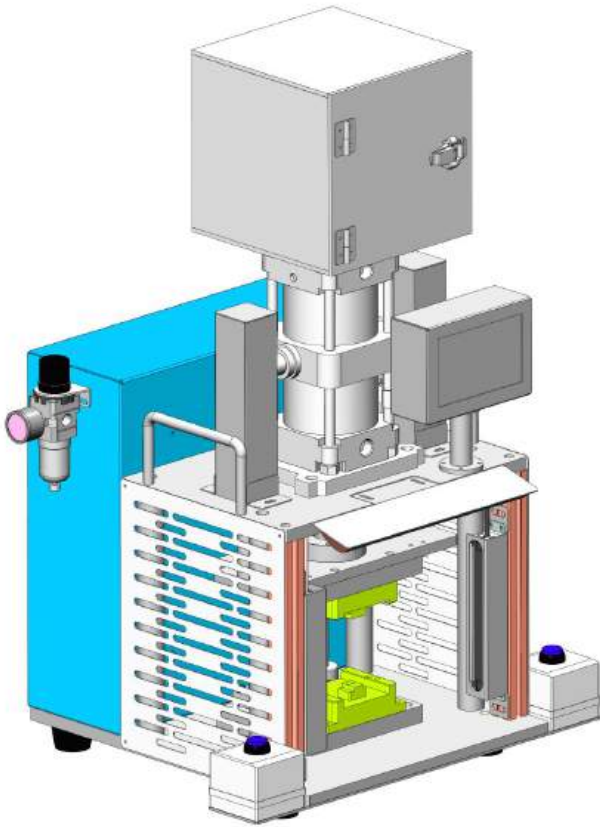

KYOCERA VIETNAM COMPANY LIMITED

Lot B-1, Thang Long II Industrial Park, Lieu Xa Commune, Yen My District, Hung Yen Province

Product pressing jig.

CONTACT: MR HOAN (+84) 98 6090 582