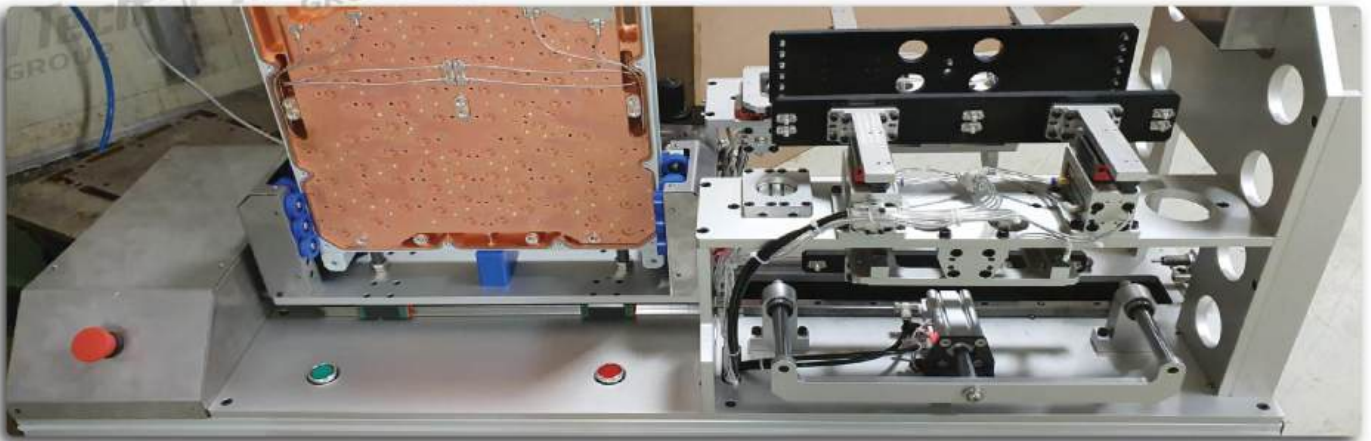

KMW VIETNAM COMPANY LIMITED

Lot C, Dong Van I Industrial Park, Yen Bac Ward, Duy Tien Town, Ha Nam Province, Vietnam