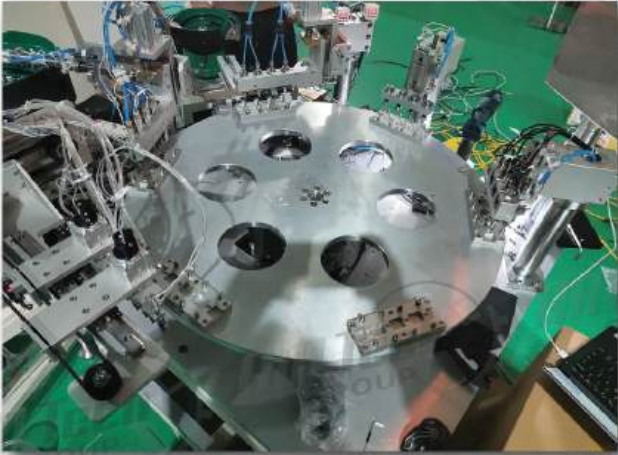

OHSUNG VINA LIMITED COMPANY

Lot M (old lot C5-1)
Trang Due Industrial
Park, Le Loi Ward,
An Duong District,
Hai Phong City