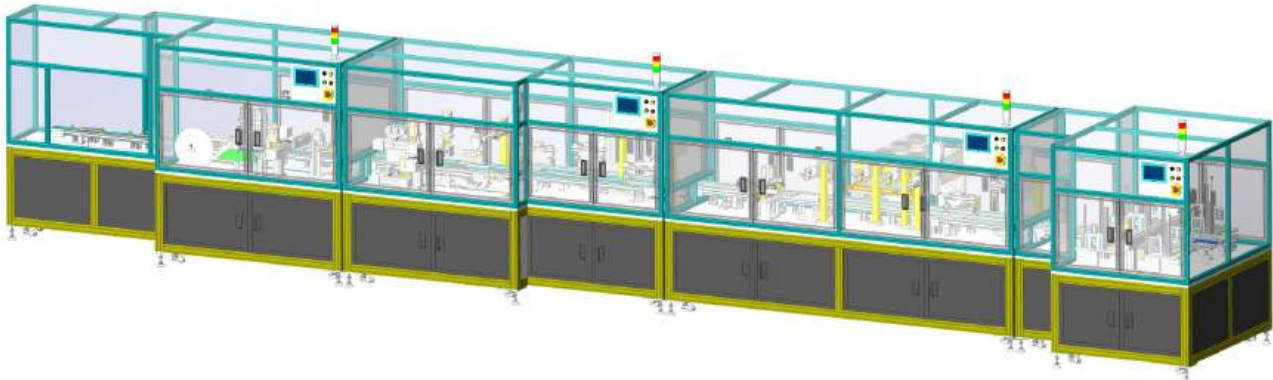

Total: 48 people

AUOMATION SOLUTIONS

CUSTOM MACHINERY

CNC MACHING

SIFLEX VIETNAM CO.,LTD

Lot A, Quang Chau
Industrial Park, Quang
Chau Ward, Viet Yen Tow,
Bac Giang Province

FCT Machine

The system is equipped with two Epson SCARA robots for automated product handling and PCB parameter inspection.

Dual HuaRay iRayPLE cameras for PCB positioning, enabling precise robot placement into the inspection jig. with OK/NG sorting.

SIFLEX VIETNAM CO.,LTD

Lot A, Quang Chau
Industrial Park, Quang
Chau Ward,
Viet Yen Tow, Bac
Giang Province