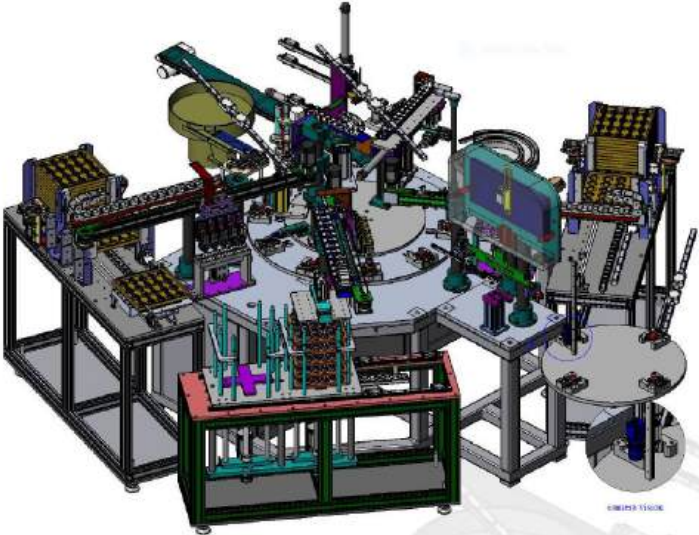

OHSUNG VINA LIMITED COMPANY

Lot M (old lot C5-1)
Trang Due Industrial
Park, Le Loi Ward,
An Duong District,
Hai Phong City

Automatic motor assembly machine for vacuum cleaners, replacing 6 operators.