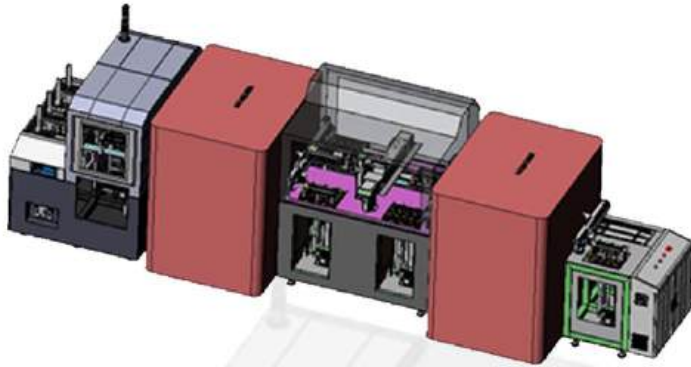

Total: 48 people

AUOMATION SOLUTIONS

CUSTOM MACHINERY

CNC MACHING

SIFLEX VIETNAM CO.,LTD

Lot A, Quang Chau
Industrial Park, Quang
Chau Ward, Viet Yen Tow,
Bac Giang Province

FCT Machine

The system is equipped with two Epson SCARA robots for automated product handling and PCB parameter inspection.

Dual HuaRay iRayPLE cameras for PCB positioning, enabling precise robot placement into the inspection jig. with OK/NG sorting.

SIFLEX VIETNAM CO.,LTD

Lot A, Quang Chau
Industrial Park, Quang
Chau Ward,
Viet Yen Tow, Bac
Giang Province