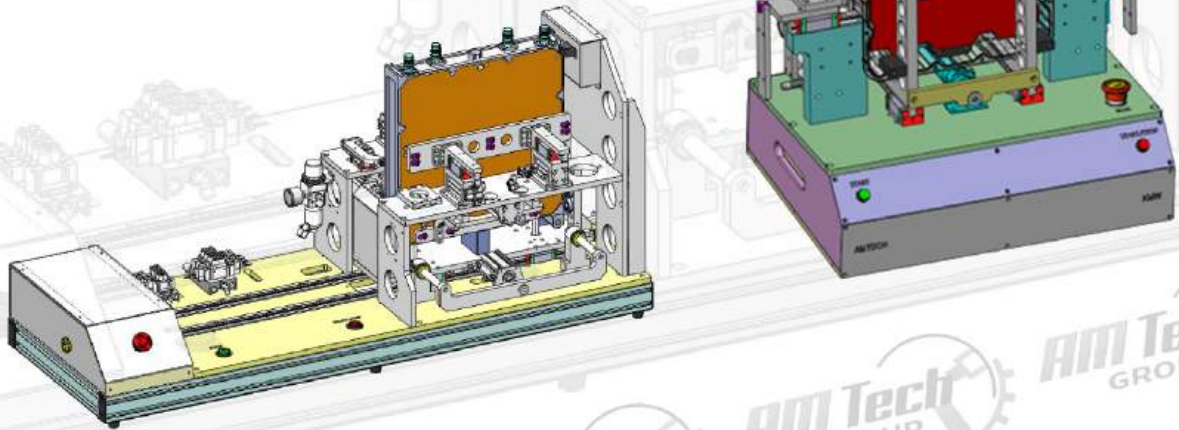

KMW VIETNAM COMPANY LIMITED

Lot C, Dong Van I Industrial Park, Yen Bac Ward, Duy Tien Town, Ha Nam Province, Vietnam

Product inspection jig.