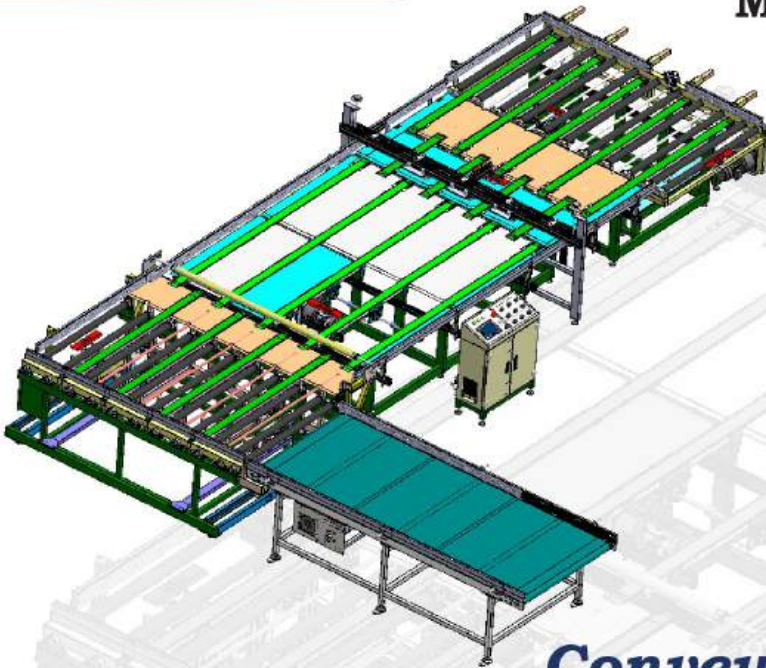

MATEC PANEL®

MATEC VINA INVESTMENT COMPANY LIMITED

Lot CN5 Nguyen Khe
Industrial Park, Dong Anh
District, Ha Noi City

Lot 830, Hamlet 5A Luong
Binh Commune, Ben Luc
District, Long An Province

***Conveyor system for panel
manufacturing plant.***