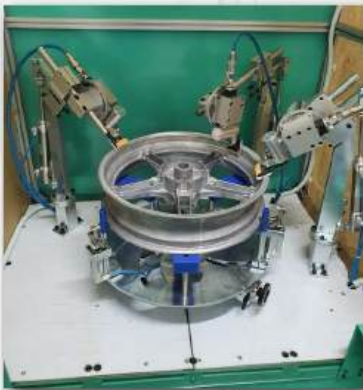

CONTACT: MR HOAN (+84) 98 6090 582