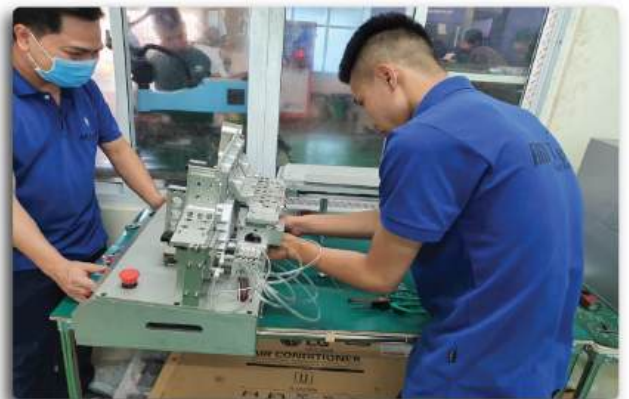

KMW VIETNAM COMPANY LIMITED

Lot C, Dong Van I Industrial Park, Yen Bac Ward, Duy Tien Town, Ha Nam Province, Vietnam