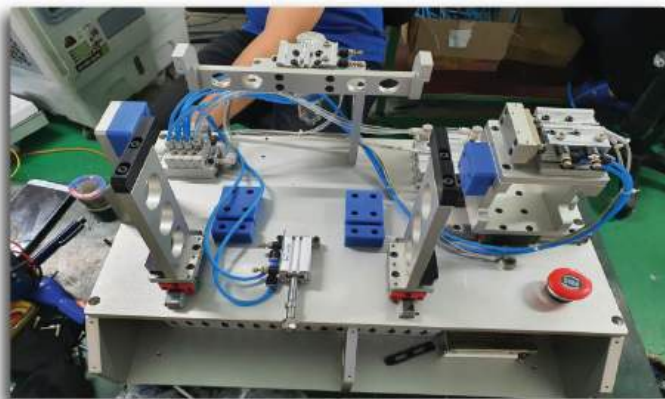

KMW VIETNAM COMPANY LIMITED

Lot C, Dong Van I Industrial Park, Yen Bac Ward, Duy Tien Town, Ha Nam Province, Vietnam