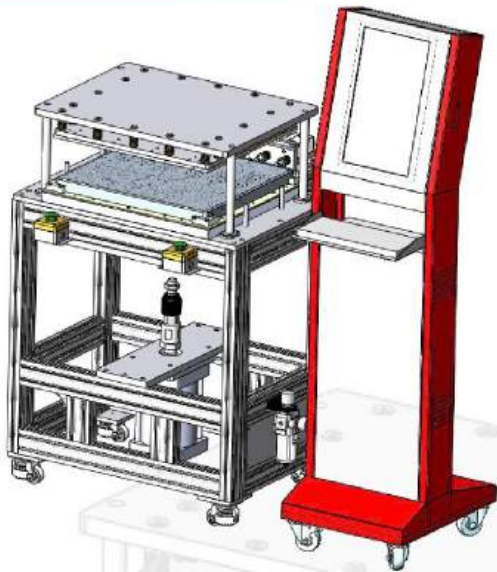

BIGL VIET NAM COMPANY LIMITED

Lot CN1-1 Song
Cong II Industrial
Park, Tan Quang
Commune, Song
Cong City, Thai
Nguyen Province

***IP testing machine for air
and water leak detection.***

KMW VIETNAM COMPANY LIMITED