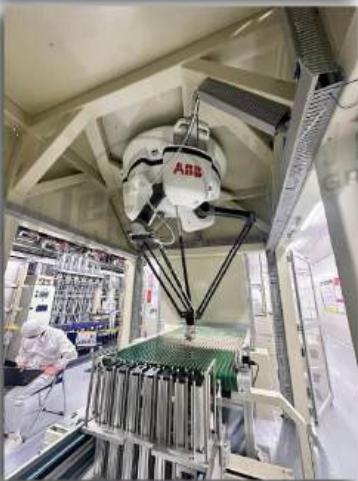

MEIKO ELECTRONICS HOA BINH CO.,LTD

Bo Trai Song Da Industrial
Park, Hoa Binh Ward, Phu Tho
Province, Vietnam.

The logo for MEIKO, featuring a stylized blue and green graphic element to the left of the word "MEIKO" in a bold, blue, sans-serif font.

The system is equipped with a high-speed ABB FlexPicker (delta robot) combined with a machine vision system for appearance inspection, enabling OK/NG classification and automatic sorting. The inspection is performed inline without stopping the conveyor, ensuring continuous operation and high throughput.