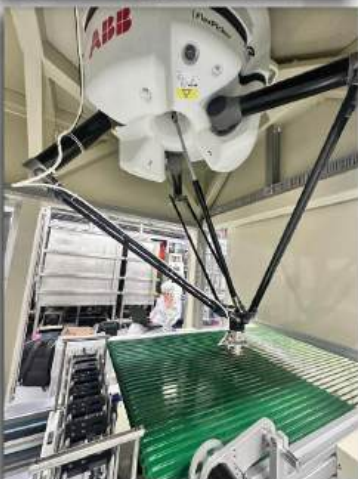

Dual HuaRay iRayPLE cameras for PCB positioning, enabling precise robot placement into the inspection jig. with OK/NG sorting.

SIFLEX VIETNAM CO.,LTD

Lot A, Quang Chau
Industrial Park, Quang
Chau Ward,
Viet Yen Tow, Bac
Giang Province

FQC machine

Integrated HuaRay iRAYPLE cameras and robots for PCB inspection and visual check, with OK/NG sorting

Smart lock parameter inspection machine.

ASSA ABLOY

**ASSA ABLOY SMART
PRODUCT VIETNAM CO.,**

Assembly JIG for painting

Two ABB 6-axis robots for automatic phone housing loading onto jigs before painting.

CONTACT: MR HOAN (+84) 98 6090 582

MEIKO ELECTRONICS HOA BINH CO.,LTD

Bo Trai Song Da Industrial
Park, Hoa Binh Ward, Phu Tho
Province, Vietnam.

The logo for MEIKO, featuring a stylized blue and green graphic element to the left of the word "MEIKO" in a bold, blue, sans-serif font.

The system is equipped with a high-speed ABB FlexPicker (delta robot) combined with a machine vision system for appearance inspection, enabling OK/NG classification and automatic sorting. The inspection is performed inline without stopping the conveyor, ensuring continuous operation and high throughput.