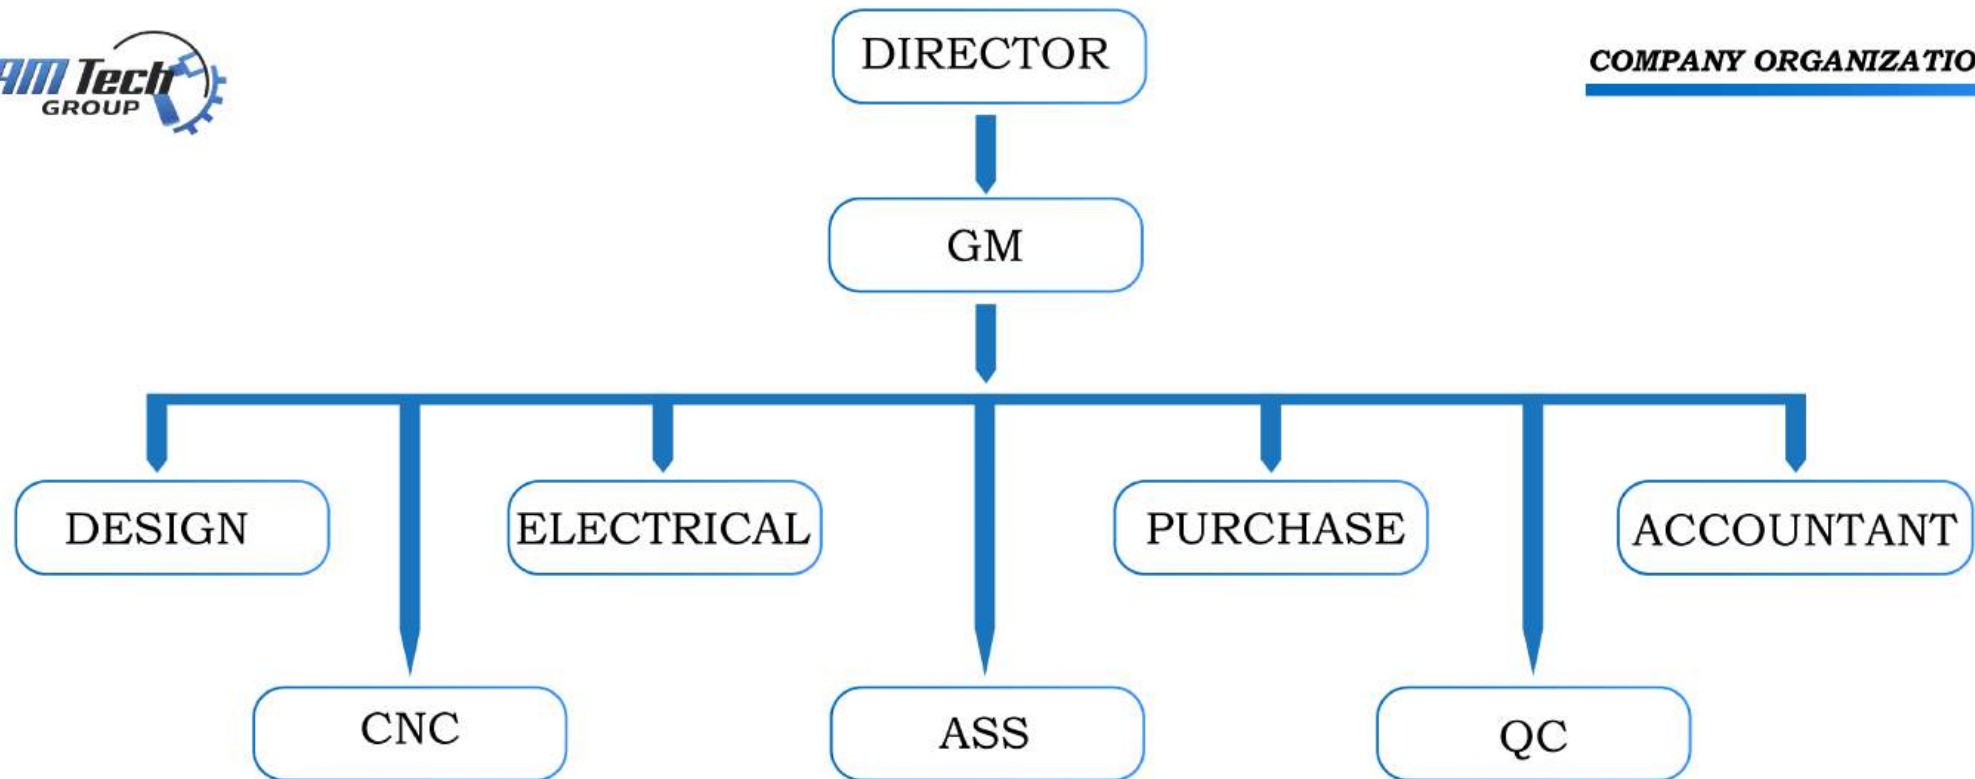

AM TECH GROUP CO.,LTD

CATALOGUE

SINCE 2015

AMTECH GROUP – COMPANY ORGANIZATIONAL CHART

COMPANY ORGANIZATIONAL

Qty:

- 1. Admin: 02
- 2. Design: 08
- 3. Electrical: 05
- 4. Purchase and Stock: 01

- 5. Accountant: 02
(Outsource)
- 6. CNC machining: 20
- 7. Assembly: 08
- 8. QC: 02

Total: 48 people

AUOMATION SOLUTIONS

CUSTOM MACHINERY

CNC MACHING

SIFLEX VIETNAM CO.,LTD

Lot A, Quang Chau
Industrial Park, Quang
Chau Ward, Viet Yen Tow,
Bac Giang Province

FCT Machine

The system is equipped with two Epson SCARA robots for automated product handling and PCB parameter inspection.

Dual HuaRay iRayPLE cameras for PCB positioning, enabling precise robot placement into the inspection jig. with OK/NG sorting.

SIFLEX VIETNAM CO.,LTD

Lot A, Quang Chau
Industrial Park, Quang
Chau Ward,
Viet Yen Tow, Bac
Giang Province