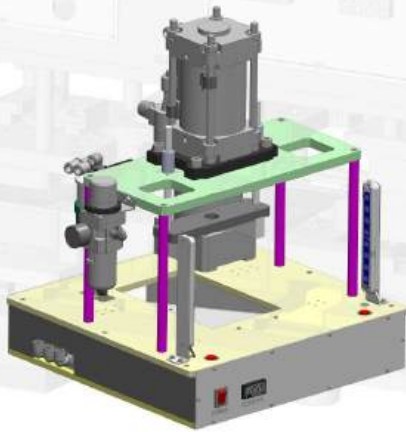

INTOPS® GROWING TOGETHER

INTOPS VIETNAM COMPANY LIMITED

Yen Phong Industrial Park, Long Chau Commune, Yen Phong District, Bac Ninh Province